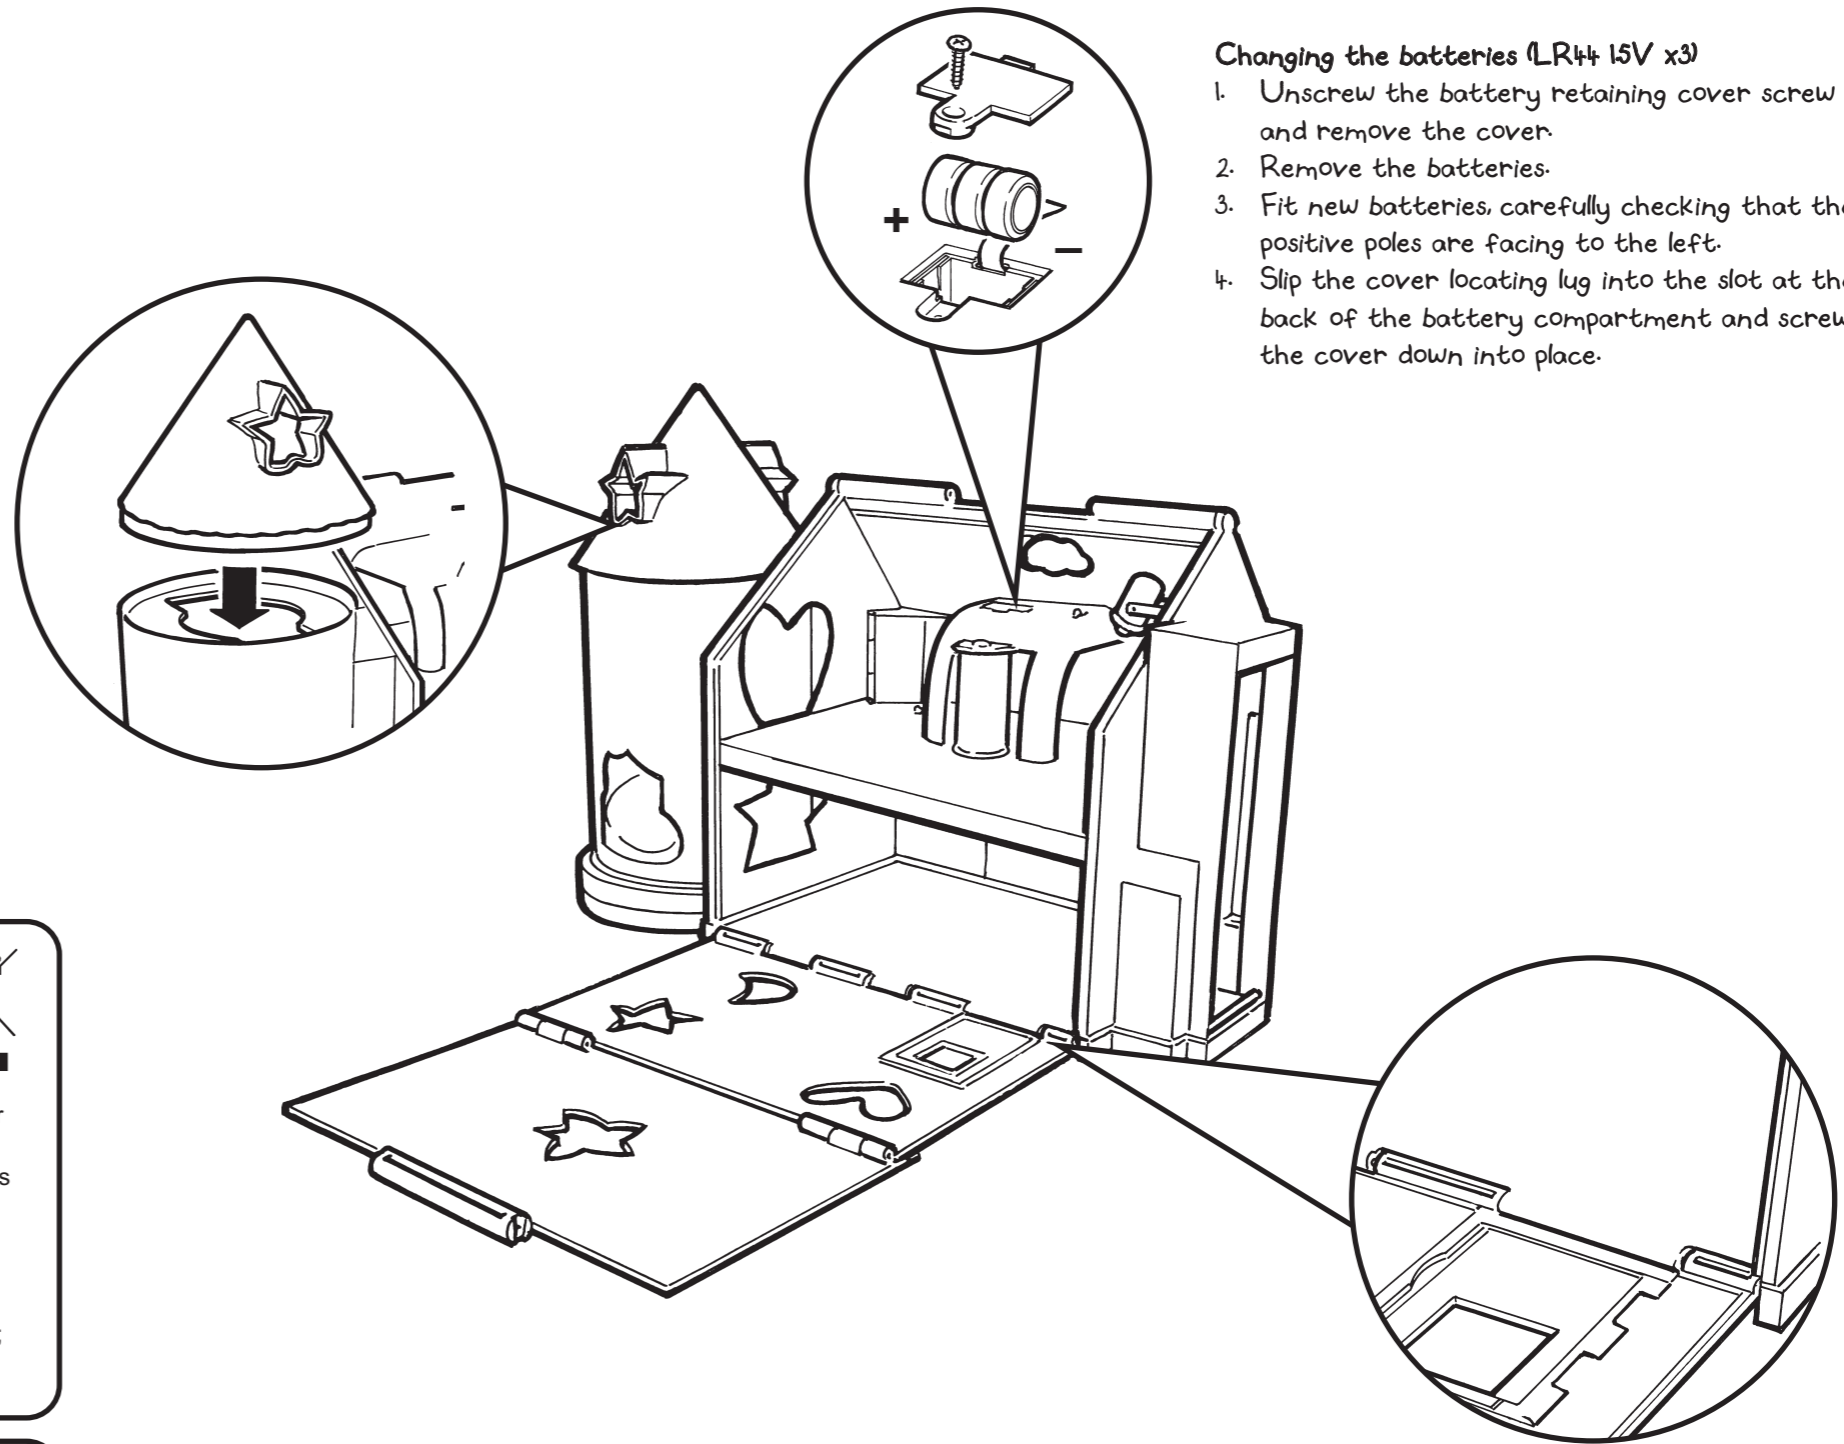

Please read before assembly

Contents

- | | |
|-------------------|------------------------|
| 1. Front garden | 8. Rocking horse |
| 2. Tower roof | 9. Spoon chair |
| 3. Playhouse | 10. Cup & saucer table |
| 4. Trike | |
| 5. Alphabet chair | |
| 6. Tiny baby | |
| 7. Mini TV | |

Playhouse

Assembly instructions

1. Attach the front garden to the playhouse by springing the garden hinge flanges into the flanges on the front of the playhouse.
2. Place the roof on top of the tower.
3. Apply stickers to further personalise the playhouse.